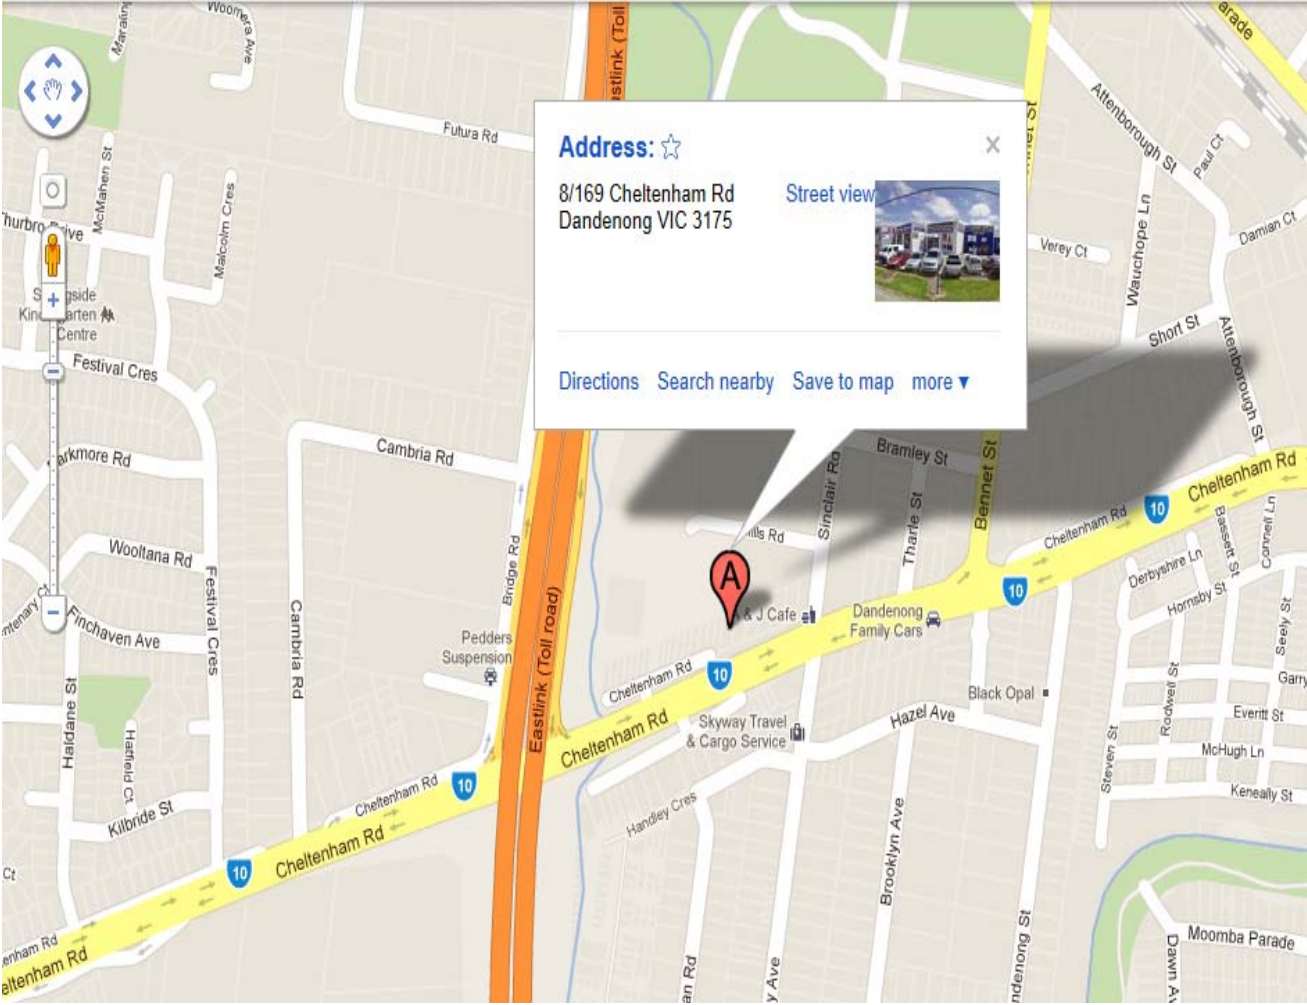

Address: ☆

8/169 Cheltenham Rd  
Dandenong VIC 3175

Street view

Directions Search nearby Save to map more ▾